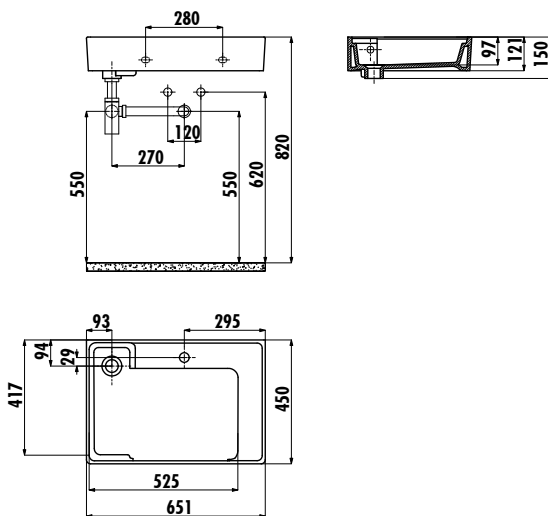

TECHNICAL DRAWING

SPECIFICATIONS

Creavit keeps its rights of making any change to the products.

Quality Management Systems

Customer Satisfaction Certificate

LGA

Germany Accreditation Certificate

kiwa

Netherlands Accreditation Certificate

GOST - R

Russia Accreditation Certificate

UkrSEPRO

Ukraine Accreditation Certificate

Israel Accreditation Certificate

Nigeria Accreditation Certificate

European Accreditation Certificate

Turkish Accreditation Certificate