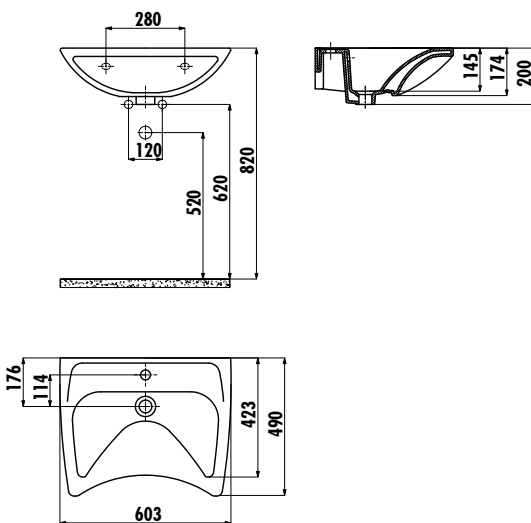

TECHNICAL DRAWING

SPECIFICATIONS

Creavit keeps its rights of making any change to the products.

Quality Management Systems

Customer Satisfaction Certificate

Environmental Management System

LGA

Germany Accreditation Certificate

kiwa

Netherlands Accreditation Certificate

GOST - R

Russia Accreditation Certificate

UkrSEPRO

Ukraine Accreditation Certificate

Israel Accreditation Certificate

Nigeria Accreditation Certificate

European Accreditation Certificate

Turkish Accreditation Certificate