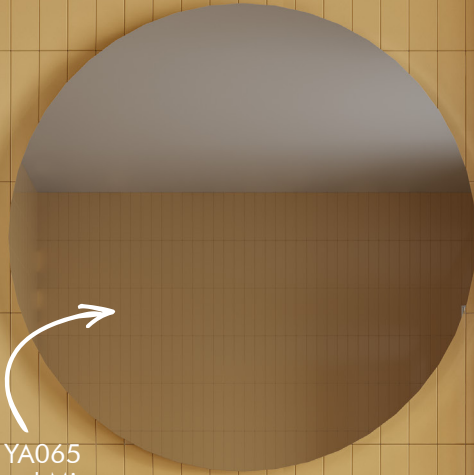

BD030.LK
Left side - High Cabinet