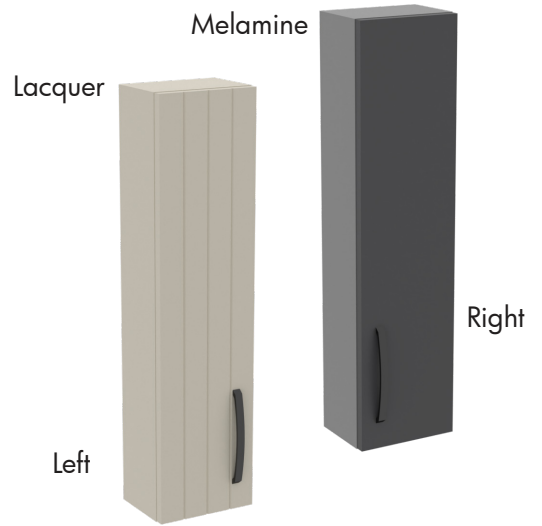

# Mirrors with Shelves

## Mirror + Etagere (Melamine Collection)

RA045.ML  
White

RA050.ML  
Anthracite

RA060.ML  
Anthracite Oak

RA050.ML  
Ash Grey

RA060.ML  
Daphne

Mirror + Etagere	RA045.ML	W450 x H800 x D120 mm
	RA050.ML	W500 x H800 x D120 mm
	RA060.ML	W600 x H800 x D120 mm

# Upper Cabinets