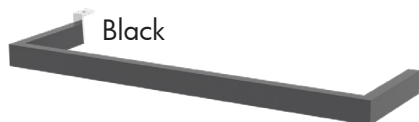

Towel Holder

Towel Holder

D10.HV.LK