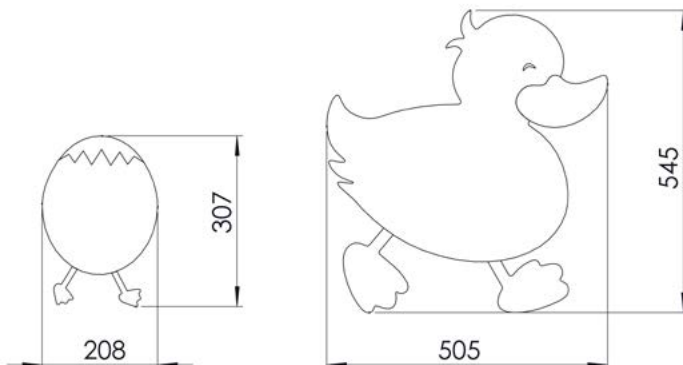

TECHNICAL DRAWING

Creavit keeps its rights of making any change to the products.

Quality Management Systems

Customer Satisfaction Certificate

LGA

Germany Accreditation Certificate

kiwa

Netherlands Accreditation Certificate

GOST - R

Russia Accreditation Certificate

UkrSEPRO

Ukraine Accreditation Certificate

Israel Accreditation Certificate

Nigeria Accreditation Certificate

European Accreditation Certificate

Turkish Accreditation Certificate