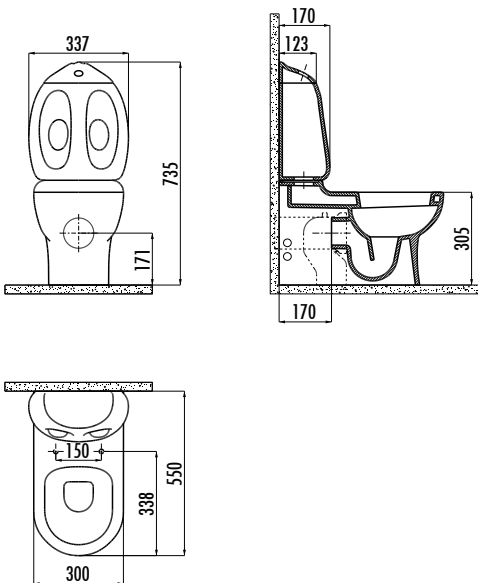

TECHNICAL DRAWING

SPECIFICATIONS

Creavit keeps its rights of making any change to the products.

Quality Management Systems

Customer Satisfaction Certificate

LGA

Germany Accreditation Certificate

kiwa

Netherlands Accreditation Certificate

GOST - R

Russia Accreditation Certificate

UkrSEPRO

Ukraine Accreditation Certificate

Israel Accreditation Certificate

Nigeria Accreditation Certificate

European Accreditation Certificate

Turkish Accreditation Certificate