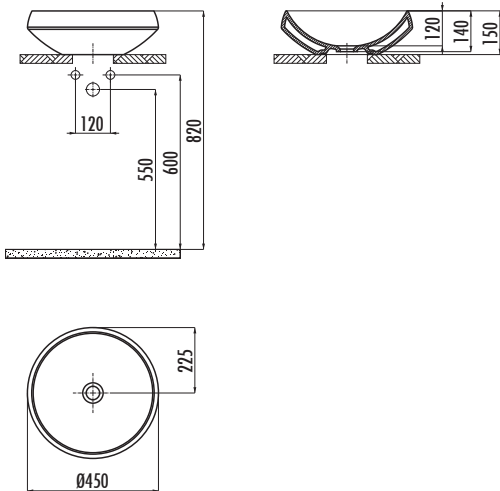

DEEP

Deep Washbasin Ø 45 cm

DE045-00CB00E-0000	Deep Top Counter Bowl Washbasin Ø 45cm
--------------------	--

Qty of Pallet:	40
----------------	----

Weight:	10,85 kg
---------	----------

TECHNICAL DRAWING

SPECIFICATIONS