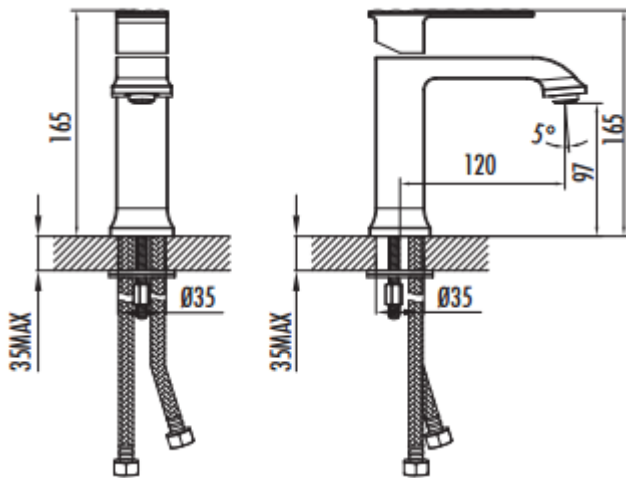

TEKNİK ÇİZİM

ÖZELLİKLER

AERATOR FOR
SILENT WATER
FLOW

100%
BRASS

LIME CLEANING
SYSTEM

EASILY
CHANGEABLE
AERATOR

EASY CLEAN

Creavit önceden haber vermeksizin, ürünlerde ve teknik detaylarda değişiklik yapma hakkını saklı tutar. Renkler gerçekte olduğundan farklı görünebilir.

Kalite Yönetim
Sistemi

Müşteri Memnuniyeti
Belgesi

Çevre Yönetim
Sistemi

İş Sağlığı ve Güvenliği
Yönetim Sistemi

LGA

Alman Standartlarına
Uygunluk Belgesi

kiwa

Hollanda Standartlarına
Uygunluk Belgesi

GOST - R

Rusya Standartlarına
Uygunluk Belgesi

UkrSEPRO

Ukrayna Standartlarına
Uygunluk Belgesi

İsrail Standartlarına
Uygunluk Belgesi

Nijerya Standartlarına
Uygunluk Belgesi

Türk Standartlarına
Uygunluk Belgesi