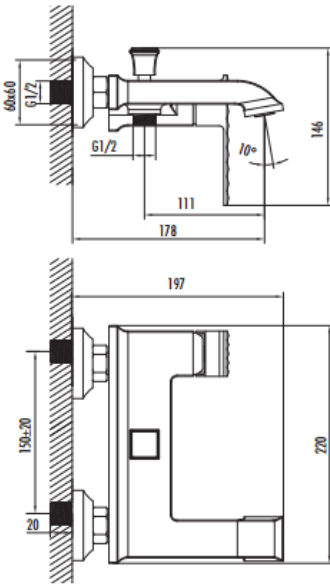

TEKNİK ÇİZİM

ÖZELLİKLER

**AERATOR FOR
SILENT WATER
FLOW**

**100%
BRASS**

**LIME CLEANING
SYSTEM**

**EASILY
CHANGEABLE
AERATOR**

EASY CLEAN

Creavit önceden haber vermeksizin, ürünlerde ve teknik detaylarda değişiklik yapma hakkını saklı tutar. Renkler gerçekte olduğundan farklı görünebilir.

Kalite Yönetim Sistemi

Müşteri Memnuniyeti Belgesi

Çevre Yönetim Sistemi

İş Sağlığı ve Güvenliği Yönetim Sistemi

LGA

Alman Standartlarına Uygunluk Belgesi

kiwa

Hollanda Standartlarına Uygunluk Belgesi

GOST - R

Rusya Standartlarına Uygunluk Belgesi

UkrSEPRO

Ukrayna Standartlarına Uygunluk Belgesi

İsrail Standartlarına Uygunluk Belgesi

Nijerya Standartlarına Uygunluk Belgesi

Türk Standartlarına Uygunluk Belgesi