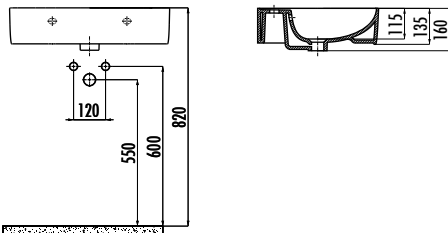

DAILY

Daily Washbasin 60 cm

| | |
|--------------------|-----------------------|
| DY060-00CB00E-0000 | Daily Washbasin 60 cm |
|--------------------|-----------------------|

| | |
|----------------|----|
| Qty of Pallet: | 30 |
|----------------|----|

| | |
|---------|----------|
| Weight: | 14,72 kg |
|---------|----------|

TECHNICAL DRAWING

SPECIFICATIONS