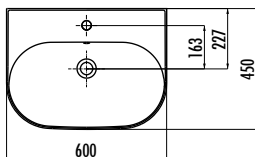

DAILY

Daily Washbasin 60 cm

| | |
|--------------------|-----------------------|
| DY060-00CB00E-0000 | Daily Washbasin 60 cm |
|--------------------|-----------------------|

| | |
|----------------|----|
| Qty of Pallet: | 30 |
|----------------|----|

| | |
|---------|----------|
| Weight: | 14,72 kg |
|---------|----------|

TECHNICAL DRAWING

SPECIFICATIONS