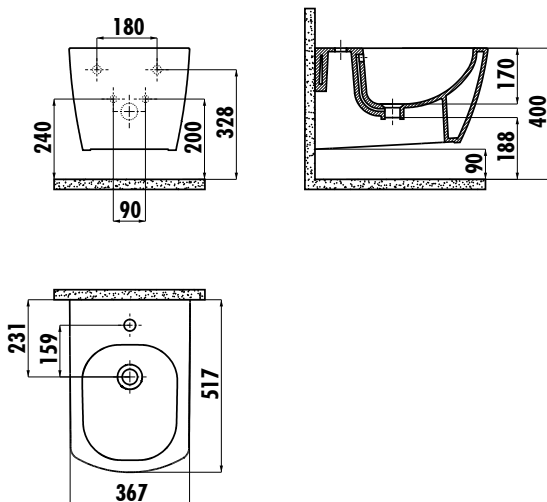

TECHNICAL DRAWING

SPECIFICATIONS

Creavit keeps its rights of making any change to the products.

Quality Management Systems

Customer Satisfaction Certificate

Environmental Management System

LGA

Germany Accreditation Certificate

kiwa

Netherlands Accreditation Certificate

GOST - R

Russia Accreditation Certificate

UkrSEPRO

Ukraine Accreditation Certificate

Israel Accreditation Certificate

Nigeria Accreditation Certificate

European Accreditation Certificate

Turkish Accreditation Certificate