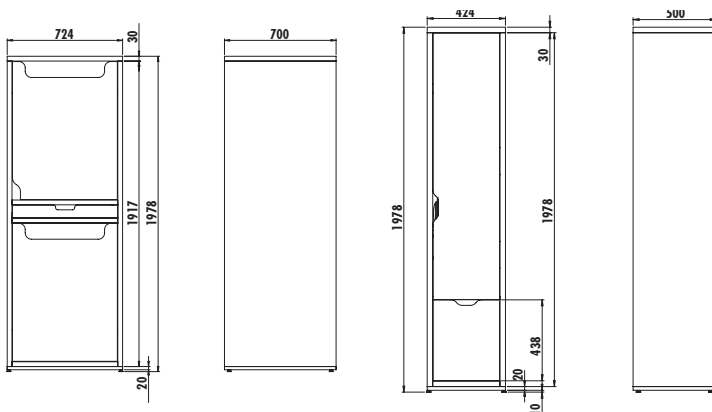

TECHNICAL DRAWING

SPECIFICATIONS

Hidden
Sliding Door

Metal
Accessories

SECONDARY
COLOR

ANTHRA-
CITE

WHITE