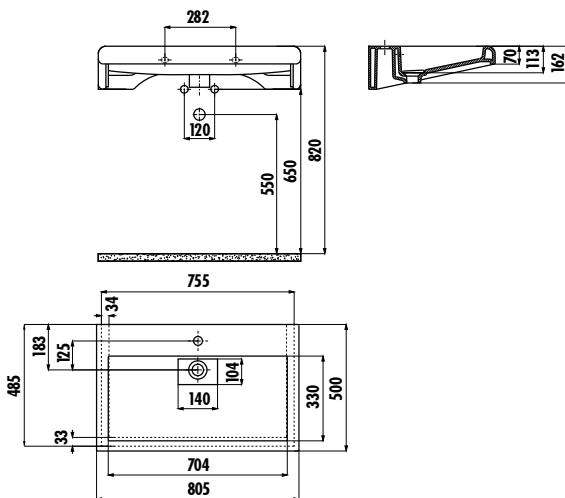

TECHNICAL DRAWING

SPECIFICATIONS

Creavit keeps its rights of making any change to the products.

Quality Management Systems

Customer Satisfaction Certificate

LGA

Germany Accreditation Certificate

kiwa

Netherlands Accreditation Certificate

GOST - R

Russia Accreditation Certificate

UkrSEPRO

Ukraine Accreditation Certificate

Israel Accreditation Certificate

Nigeria Accreditation Certificate

European Accreditation Certificate

Turkish Accreditation Certificate