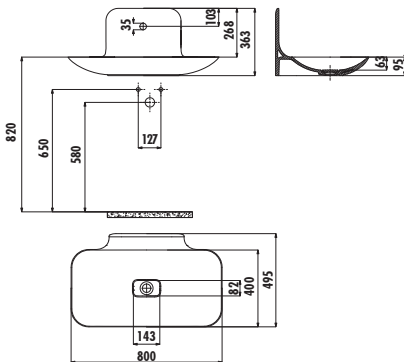

TECHNICAL DRAWING

SPECIFICATIONS

Creavit keeps its rights of making any change to the products.

Quality Management Systems

Customer Satisfaction Certificate

LGA

Germany Accreditation Certificate

kiwa

Netherlands Accreditation Certificate

GOST - R

Russia Accreditation Certificate

UkrSEPRO

Ukraine Accreditation Certificate

Israel Accreditation Certificate

Nigeria Accreditation Certificate

European Accreditation Certificate

Turkish Accreditation Certificate