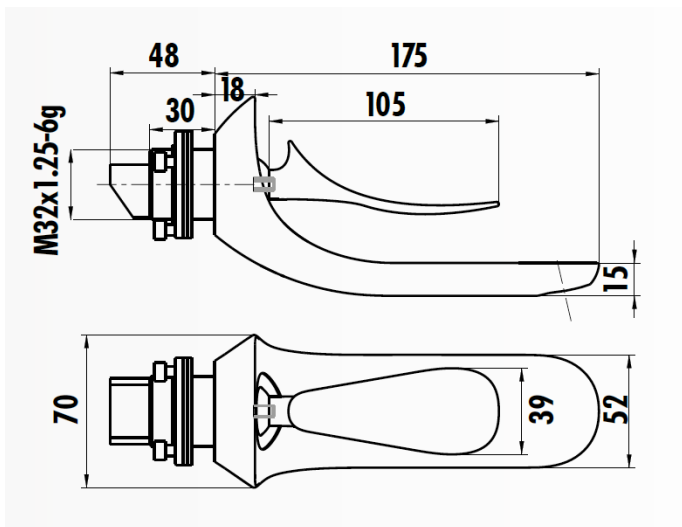

TECHNICAL DRAWING

SPECIFICATIONS

Creavit keeps its rights of making any change to the products

ISO 9001:2015
Quality Management System

LGA

LGA
Lithuania Accreditation Centre

ikiwa

ikiwa
Accreditation Center

GOST - R

GOST - R
Accreditation Center

UKRSEPRO

UKRSEPRO
Accreditation Center

SII
Accreditation Center

SON
Accreditation Center

CE
European Conformity

ISO 9001:2015
Quality Management System