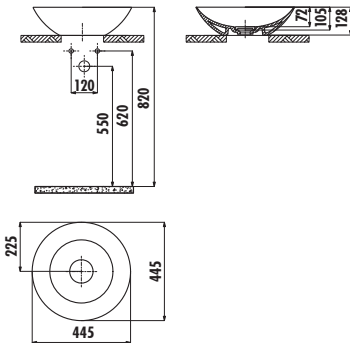

TECHNICAL DRAWING

SPECIFICATIONS

Creavit keeps its rights of making any change to the products.

Quality Management Systems

Customer Satisfaction Certificate

LGA

Germany Accreditation Certificate

kiwa

Netherlands Accreditation Certificate

GOST - R

Russia Accreditation Certificate

UkrSEPRO

Ukraine Accreditation Certificate

Israel Accreditation Certificate

Nigeria Accreditation Certificate

European Accreditation Certificate

Turkish Accreditation Certificate