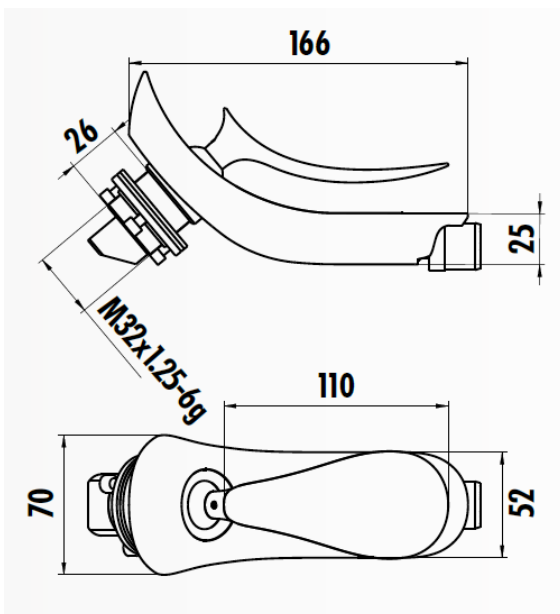

TECHNICAL DRAWING

Creavit keeps its rights of making any change to the products

SPECIFICATIONS