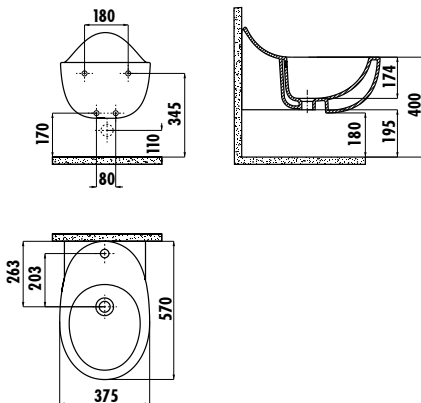

TECHNICAL DRAWING

SPECIFICATIONS

Creavit keeps its rights of making any change to the products.

Quality Management Systems

Customer Satisfaction Certificate

LGA

Germany Accreditation Certificate

kiwa

Netherlands Accreditation Certificate

GOST - R

Russia Accreditation Certificate

UkrSEPRO

Ukraine Accreditation Certificate

Israel Accreditation Certificate

Nigeria Accreditation Certificate

European Accreditation Certificate

Turkish Accreditation Certificate