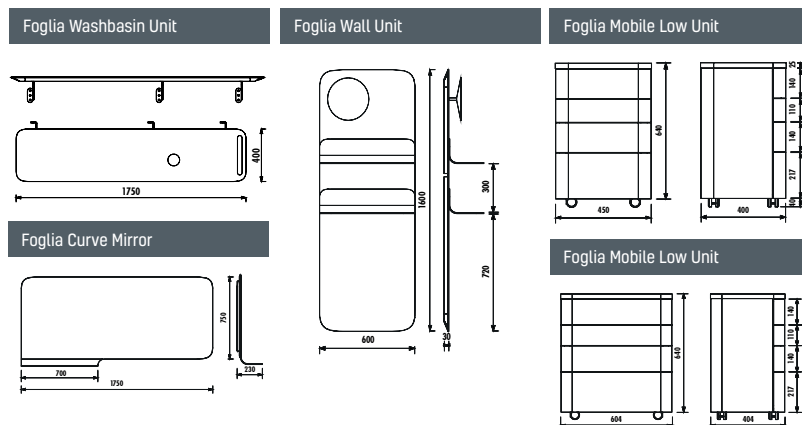

TECHNICAL DRAWING