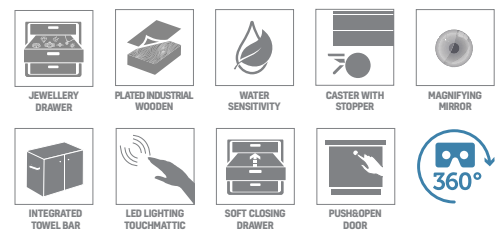

SPECIFICATIONS

creavit.com.tr [f](#) [t](#) [i](#) [@](#) /creavitTurkiye

Creavit keeps its rights of making any change to the products.

Quality Management Systems

Customer Satisfaction Certificate

LGA

Germany Accreditation Certificate

kiwa

Netherlands Accreditation Certificate

GOST - R

Russia Accreditation Certificate

UkrSEPRO

Ukraine Accreditation Certificate

Israel Accreditation Certificate

Nigeria Accreditation Certificate

European Accreditation Certificate

Turkish Accreditation Certificate