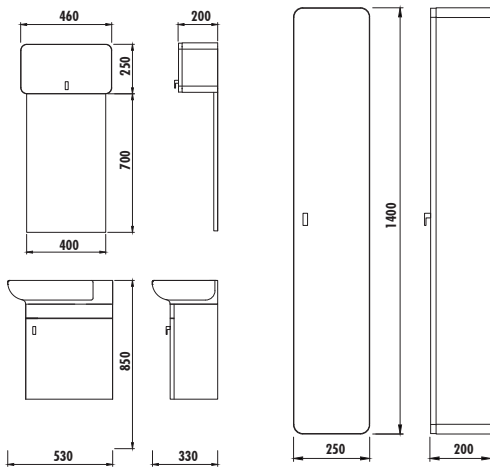

TECHNICAL DRAWING

SPECIFICATIONS

HIGH CABINET

creavit.com.tr

[f](#) [t](#) [i](#) [@](#) /creavitTurkiye

Creavit keeps its rights of making any change to the products.

Quality Management System

Customer Satisfaction Certificate

LGA

Germany Accreditation Certificate

kiwa

Netherlands Accreditation Certificate

GOST - R

Russia Accreditation Certificate

UkrSEPRO

Ukraine Accreditation Certificate

Israel Accreditation Certificate

Nigeria Accreditation Certificate

European Accreditation Certificate

Turkish Accreditation Certificate