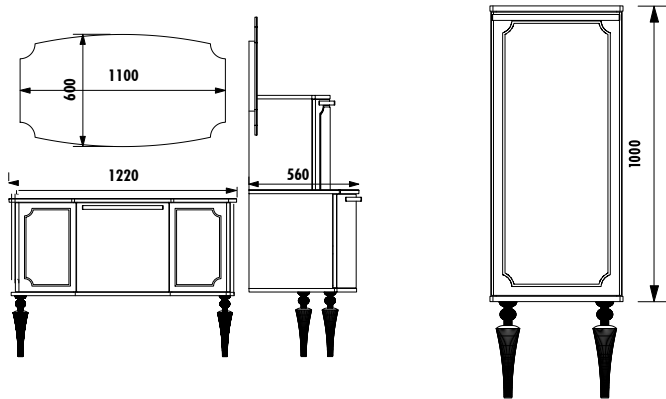

TECHNICAL DRAWING

SPECIFICATIONS

creavit.com.tr

[f](#)
[t](#)
[@](#)
[/creavitTurkiye](#)

Creavit keeps its rights of making any change to the products.

Quality Management Systems

Customer Satisfaction Certificate

LGA

Germany Accreditation Certificate

kiwa

Netherlands Accreditation Certificate

GOST - R

Russia Accreditation Certificate

UkrSEPRO

Ukraine Accreditation Certificate

Israel Accreditation Certificate

Nigeria Accreditation Certificate

European Accreditation Certificate

Turkish Accreditation Certificate