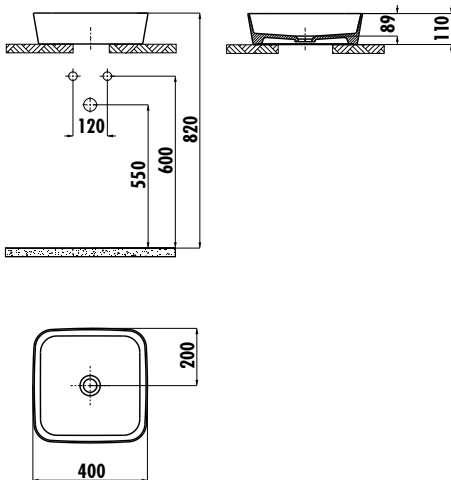

TECHNICAL DRAWING

SPECIFICATIONS

Creavit keeps its rights of making any change to the products.

Quality Management Systems

Customer Satisfaction Certificate

Environmental Management System

LGA

Germany Accreditation Certificate

kiwa

Netherlands Accreditation Certificate

GOST - R

Russia Accreditation Certificate

UkrSEPRO

Ukraine Accreditation Certificate

Israel Accreditation Certificate

Nigeria Accreditation Certificate

European Accreditation Certificate

Turkish Accreditation Certificate