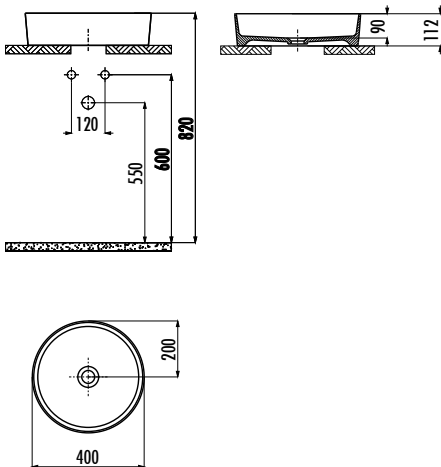

TECHNICAL DRAWING

SPECIFICATIONS

Creavit keeps its rights of making any change to the products.

Quality Management Systems

Customer Satisfaction Certificate

LGA

Germany Accreditation Certificate

kiwa

Netherlands Accreditation Certificate

GOST - R

Russia Accreditation Certificate

UkrSEPRO

Ukraine Accreditation Certificate

Israel Accreditation Certificate

Nigeria Accreditation Certificate

European Accreditation Certificate

Turkish Accreditation Certificate