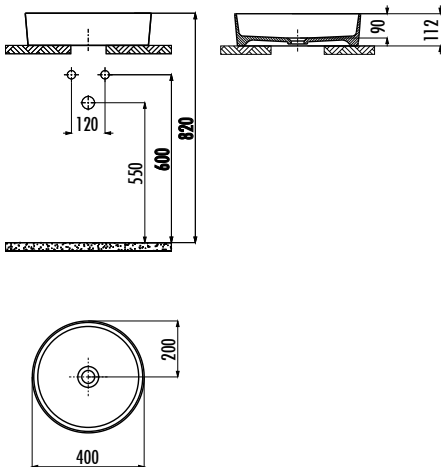

TECHNICAL DRAWING

SPECIFICATIONS

Creavit keeps its rights of making any change to the products.

Quality Management Systems

Customer Satisfaction Certificate

Environmental Management System

LGA

Germany Accreditation Certificate

kiwa

Netherlands Accreditation Certificate

GOST - R

Russia Accreditation Certificate

UkrSEPRO

Ukraine Accreditation Certificate

Israel Accreditation Certificate

Nigeria Accreditation Certificate

European Accreditation Certificate

Turkish Accreditation Certificate