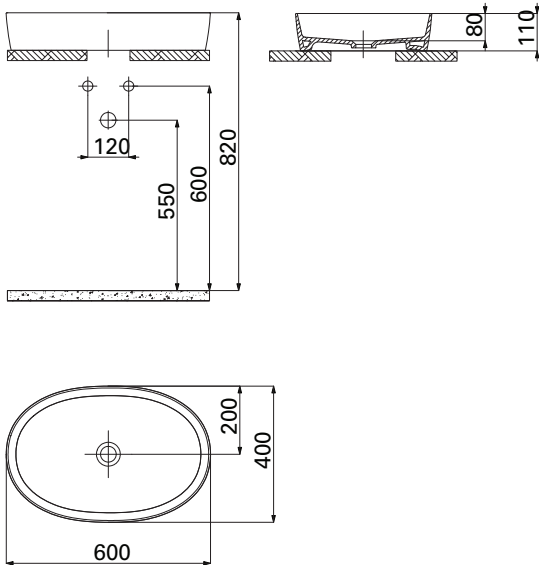

LOOP

Loop Bowl Washbasin 40x60 cm

LP160-00CB00E-0000

Loop Oval Bowl Washbasin
40x60 cm

Qty of Pallet:

42

Weight:

Washbasin 11,34 kg

TECHNICAL DRAWING

SPECIFICATIONS