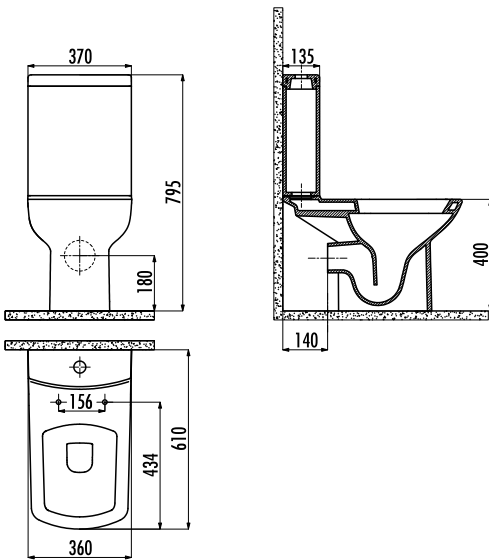

TECHNICAL DRAWING

SPECIFICATIONS

Creavit keeps its rights of making any change to the products.

Quality Management Systems

Customer Satisfaction Certificate

LGA

Germany Accreditation Certificate

kiwa

Netherlands Accreditation Certificate

GOST - R

Russia Accreditation Certificate

UkrSEPRO

Ukraine Accreditation Certificate

Israel Accreditation Certificate

Nigeria Accreditation Certificate

European Accreditation Certificate

Turkish Accreditation Certificate