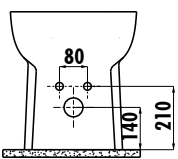

TECHNICAL DRAWING