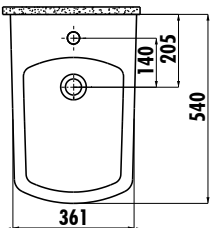

TECHNICAL DRAWING

SPECIFICATIONS

Creavit keeps its rights of making any change to the products.

Quality Management Systems

Customer Satisfaction Certificate

LGA

Germany Accreditation Certificate

kiwa

Netherlands Accreditation Certificate

GOST - R

Russia Accreditation Certificate

UkrSEPRO

Ukraine Accreditation Certificate

Israel Accreditation Certificate

Nigeria Accreditation Certificate

European Accreditation Certificate

Turkish Accreditation Certificate