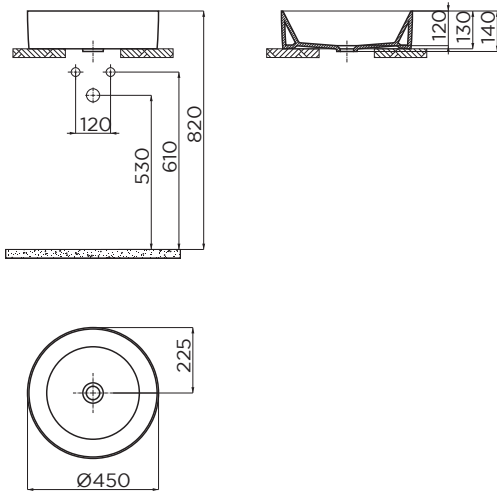

NICE

Nice Washbasin Ø 45 cm

NC045 -00CB00E-0000

Nice Top Counter Bowl
Washbasin Ø 45cm

Qty of Pallet:

40

Weight:

11,41 kg

TECHNICAL DRAWING

SPECIFICATIONS