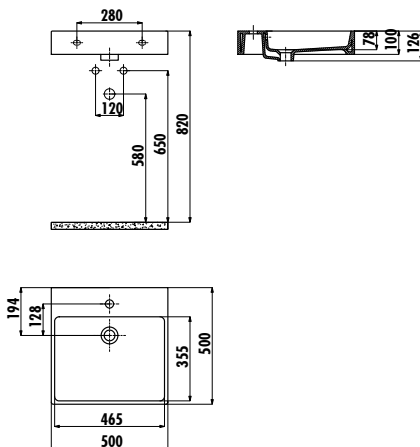

TECHNICAL DRAWING

SPECIFICATIONS

Creavit keeps its rights of making any change to the products.

Quality Management Systems

Customer Satisfaction Certificate

LGA

Germany Accreditation Certificate

kiwa

Netherlands Accreditation Certificate

GOST - R

Russia Accreditation Certificate

UkrSEPRO

Ukraine Accreditation Certificate

Israel Accreditation Certificate

Nigeria Accreditation Certificate

European Accreditation Certificate

Turkish Accreditation Certificate