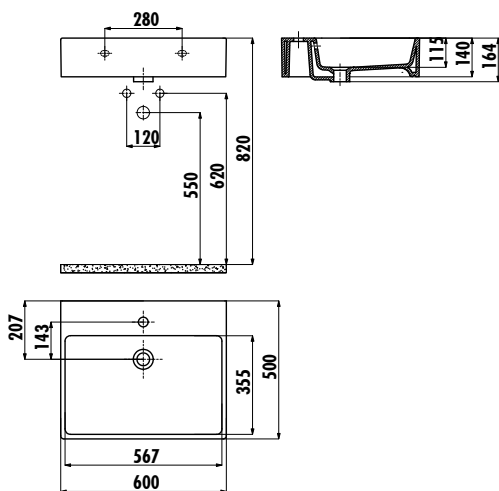

TECHNICAL DRAWING

SPECIFICATIONS

Creavit keeps its rights of making any change to the products.

Quality Management Systems

Customer Satisfaction Certificate

LGA

Germany Accreditation Certificate

kiwa

Netherlands Accreditation Certificate

GOST - R

Russia Accreditation Certificate

UkrSEPRO

Ukraine Accreditation Certificate

Israel Accreditation Certificate

Nigeria Accreditation Certificate

European Accreditation Certificate

Turkish Accreditation Certificate