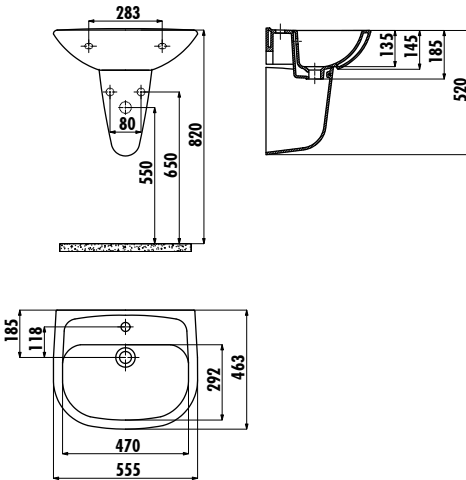

TECHNICAL DRAWING

SPECIFICATIONS

Creavit keeps its rights of making any change to the products.

Quality Management Systems

Customer Satisfaction Certificate

LGA

Germany Accreditation Certificate

kiwa

Netherlands Accreditation Certificate

GOST - R

Russia Accreditation Certificate

UkrSEPRO

Ukraine Accreditation Certificate

Israel Accreditation Certificate

Nigeria Accreditation Certificate

European Accreditation Certificate

Turkish Accreditation Certificate