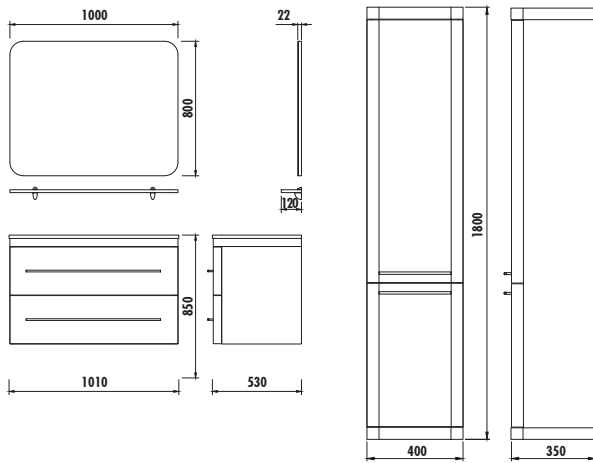

TECHNICAL DRAWING