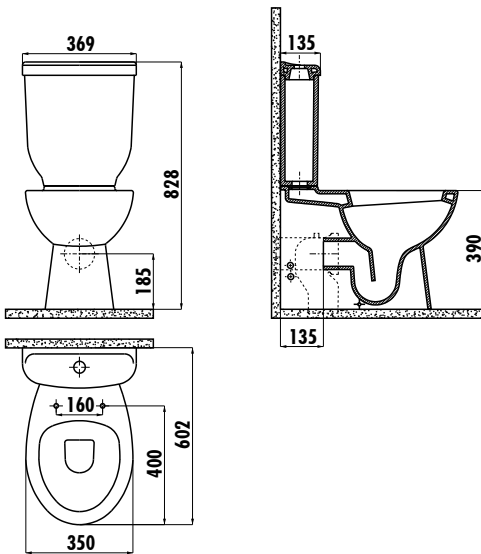

TECHNICAL DRAWING