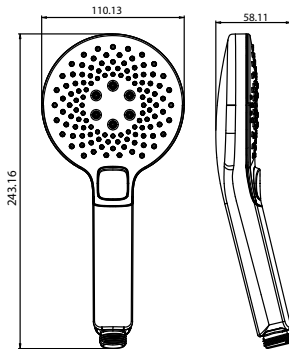

TECHNICAL DRAWING

SPECIFICATIONS

It is suitable for Applique faucet and shower faucet. Not included shower faucet.

Creavit keeps its rights of making any change to the products.

Quality Management Systems

Customer Satisfaction Certificate

Environmental Management System

LGA

Germany Accreditation Certificate

kiwa

Netherlands Accreditation Certificate

GOST - R

Russia Accreditation Certificate

UkrSEPRO

Ukraine Accreditation Certificate

Israel Accreditation Certificate

Nigeria Accreditation Certificate

European Accreditation Certificate

Turkish Accreditation Certificate