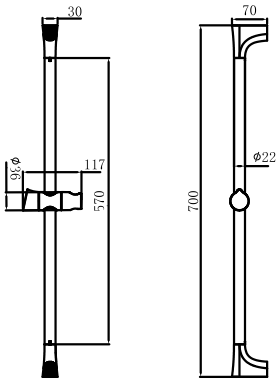

SPECIFICATIONS

TECHNICAL DRAWING