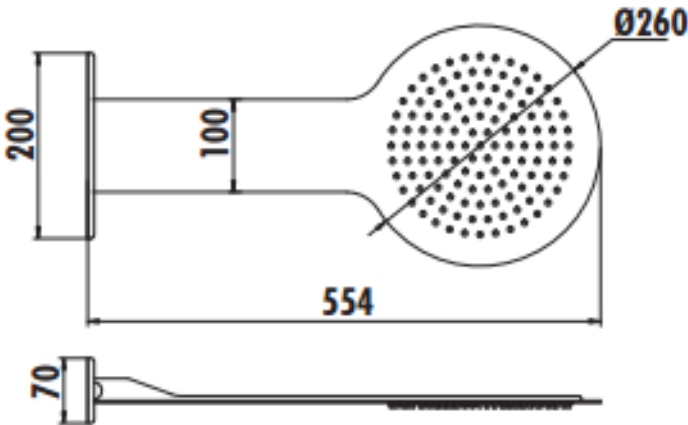

TEKNİK ÇİZİM

ÖZELLİKLER

Creavit önceden haber vermeksizin, ürünlerde ve teknik detaylarda değişiklik yapma hakkını saklı tutar. Renkler gerçekte olduğundan farklı görünebilir.

Kalite Yönetim Sistemi

Müşteri Memnuniyeti Belgesi

Çevre Yönetim Sistemi

İş Sağlığı ve Güvenliği Yönetim Sistemi

LGA

Alman Standartlarına Uygunluk Belgesi

kiwa

Hollanda Standartlarına Uygunluk Belgesi

GOST - R

Rusya Standartlarına Uygunluk Belgesi

UkrSEPRO

Ukrayna Standartlarına Uygunluk Belgesi

İsrail Standartlarına Uygunluk Belgesi

Nijerya Standartlarına Uygunluk Belgesi

Türk Standartlarına Uygunluk Belgesi