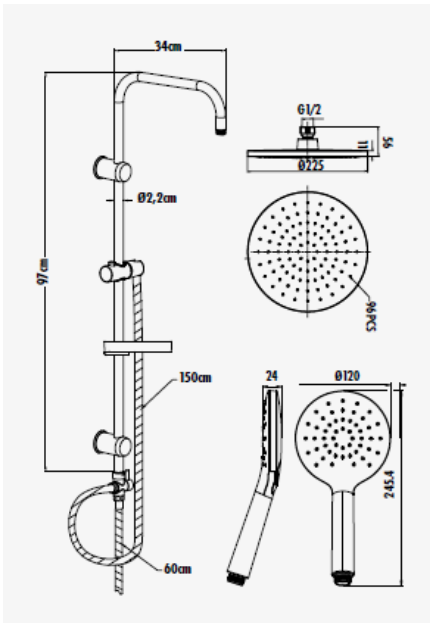

TEKNİK ÇİZİM

ÖZELLİKLER

- Surface Mounted
- Stainless shower arm body
- Single function 170x250 rounded shower head
- Single function shower handle
- Couple closely united spiral for connection shower faucet
- 2 ways diverter
- 150 cm hand shower flex hose
- Regulable shower hook

Creavit önceden haber vermeksizin, ürünlerde ve teknik detaylarda değişiklik yapma hakkını saklı tutar. Renkler gerçekte olduğundan farklı görünebilir.

Kalite Yönetim Sistemi

Müşteri Memnuniyeti Belgesi

Çevre Yönetim Sistemi

İş Sağlığı ve Güvenliği Yönetim Sistemi

LGA

Alman Standartlarına Uygunluk Belgesi

kiwa

Hollanda Standartlarına Uygunluk Belgesi

GOST - R

Rusya Standartlarına Uygunluk Belgesi

UkrSEPRO

Ukrayna Standartlarına Uygunluk Belgesi

İsrail Standartlarına Uygunluk Belgesi

Nijerya Standartlarına Uygunluk Belgesi

Türk Standartlarına Uygunluk Belgesi