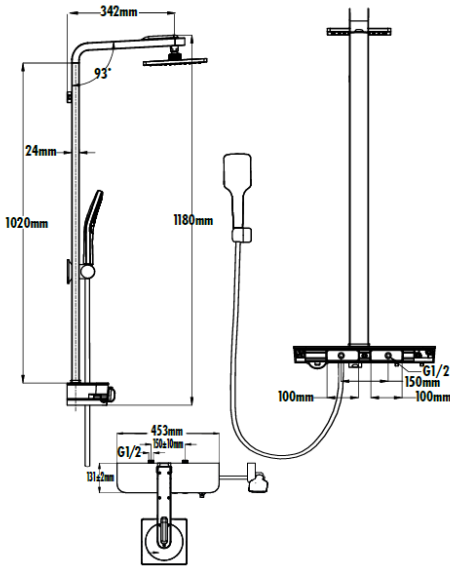

TEKNİK ÇİZİM

ÖZELLİKLER

- Surface mounted
- Stainless shower arm body
- Single function 203x203 square shower head
- Shower Handle with double functions and push button
- 150cm hand shower flex hose
- Diverter with button
- Self mix faucet system
- 2 hooks
- Soap holder
- Concealed shower spout

Creavit önceden haber vermeksizin, ürünlerde ve teknik detaylarda değişiklik yapma hakkını saklı tutar. Renkler gerçekte olduğundan farklı görünebilir.

Kalite Yönetim Sistemi

Müşteri Memnuniyeti Belgesi

Çevre Yönetim Sistemi

İş Sağlığı ve Güvenliği Yönetim Sistemi

LGA

Alman Standartlarına Uygunluk Belgesi

kiwa

Hollanda Standartlarına Uygunluk Belgesi

GOST - R

Rusya Standartlarına Uygunluk Belgesi

UkrSEPRO

Ukrayna Standartlarına Uygunluk Belgesi

İsrail Standartlarına Uygunluk Belgesi

Nijerya Standartlarına Uygunluk Belgesi

Türk Standartlarına Uygunluk Belgesi