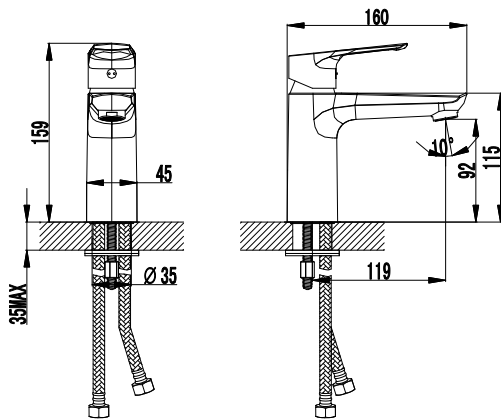

TECHNICAL DRAWING

SPECIFICATIONS

Creavit keeps its rights of making any change to the products.

Quality Management Systems

Customer Satisfaction Certificate

LGA

Germany Accreditation Certificate

kiwa

Netherlands Accreditation Certificate

GOST - R

Russia Accreditation Certificate

UkrSEPRO

Ukraine Accreditation Certificate

Israel Accreditation Certificate

Nigeria Accreditation Certificate

European Accreditation Certificate

Turkish Accreditation Certificate