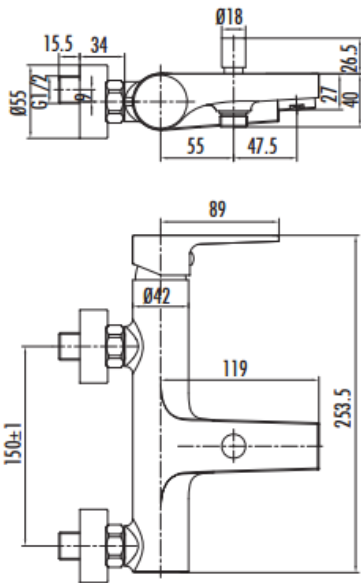

TEKNİK ÇİZİM

ÖZELLİKLER

AERATOR FOR
SILENT WATER
FLOW

100%
BRASS

LIME CLEANING
SYSTEM

EASY CLEAN

Creavit önceden haber vermeksizin, ürünlerde ve teknik detaylarda değişiklik yapma hakkını saklı tutar. Renkler gerçekte olduğundan farklı görünebilir.

Kalite Yönetim Sistemi

Müşteri Memnuniyeti Belgesi

Çevre Yönetim Sistemi

İş Sağlığı ve Güvenliği Yönetim Sistemi

LGA

Alman Standartlarına Uygunluk Belgesi

kiwa

Hollanda Standartlarına Uygunluk Belgesi

GOST - R

Rusya Standartlarına Uygunluk Belgesi

UkrSEPRO

Ukrayna Standartlarına Uygunluk Belgesi

İsrail Standartlarına Uygunluk Belgesi

Nijerya Standartlarına Uygunluk Belgesi

Türk Standartlarına Uygunluk Belgesi