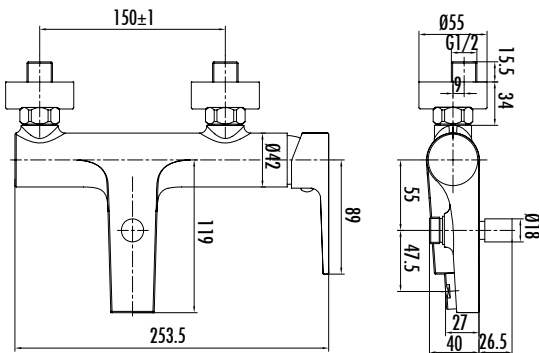

TECHNICAL DRAWING

SPECIFICATIONS

Creavit keeps its rights of making any change to the products.

Quality Management System

Customer Satisfaction Certificate

Environmental Management System

Germany Accreditation Certificate

Netherlands Accreditation Certificate

Russia Accreditation Certificate

Ukraine Accreditation Certificate

Israel Accreditation Certificate

Nigeria Accreditation Certificate

European Accreditation Certificate

Turkish Accreditation Certificate