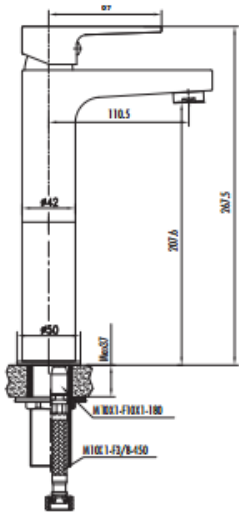

TEKNİK ÇİZİM

ÖZELLİKLER

AERATOR FOR
SILENT WATER
FLOW

100% BRASS

LIME CLEANING
SYSTEM

EASY CLEAN
SYSTEM

Creavit önceden haber vermesizin, ürünlerde ve teknik detaylarda değişiklik yapma hakkını saklı tutar. Renkler gerçekte olduğundan farklı görünebilir.

Kalite Yönetim Sistemi

Müşteri Memnuniyeti Belgesi

Çevre Yönetim Sistemi

İş Sağlığı ve Güvenliği Yönetim Sistemi

LGA

Alman Standartlarına Uygunluk Belgesi

kiwa

Hollanda Standartlarına Uygunluk Belgesi

GOST - R

Rusya Standartlarına Uygunluk Belgesi

UkrSEPRO

Ukrayna Standartlarına Uygunluk Belgesi

İsrail Standartlarına Uygunluk Belgesi

Nijerya Standartlarına Uygunluk Belgesi

Türk Standartlarına Uygunluk Belgesi