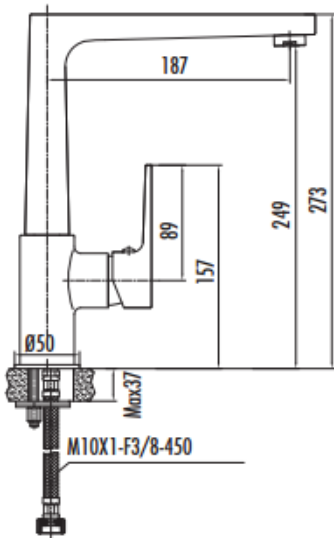

TEKNİK ÇİZİM