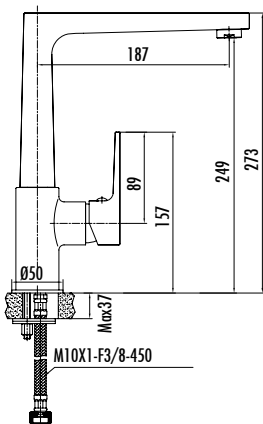

TECHNICAL DRAWING

SPECIFICATIONS

Creavit keeps its rights of making any change to the products.

Quality Management Systems

Customer Satisfaction Certificate

Environmental Management System

LGA

Germany Accreditation Certificate

kiwa

Netherlands Accreditation Certificate

GOST - R

Russia Accreditation Certificate

UkrSEPRO

Ukraine Accreditation Certificate

Israel Accreditation Certificate

Nigeria Accreditation Certificate

European Accreditation Certificate

Turkish Accreditation Certificate