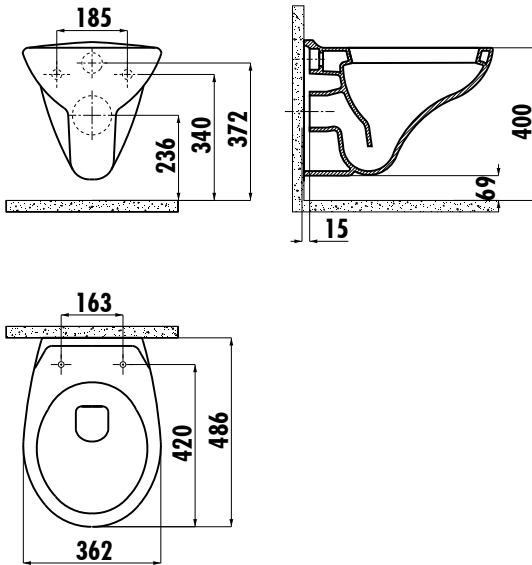

TECHNICAL DRAWING

SPECIFICATIONS

Creavit keeps its rights of making any change to the products.

Quality Management Systems

Customer Satisfaction Certificate

Environmental Management System

LGA

Germany Accreditation Certificate

kiwa

Netherlands Accreditation Certificate

GOST - R

Russia Accreditation Certificate

UkrSEPRO

Ukraine Accreditation Certificate

Israel Accreditation Certificate

Nigeria Accreditation Certificate

European Accreditation Certificate

Turkish Accreditation Certificate