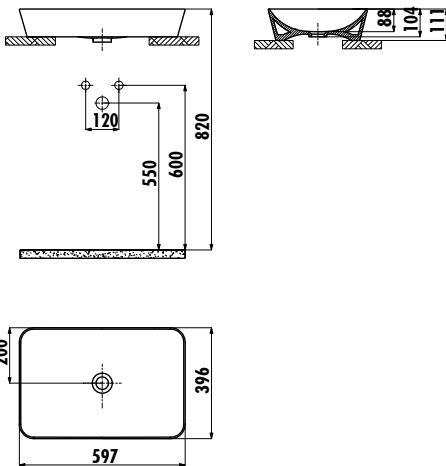

TECHNICAL DRAWING

SPECIFICATIONS

Creavit keeps its rights of making any change to the products.

Quality Management Systems

Customer Satisfaction Certificate

Environmental Management System

LGA

Germany Accreditation Certificate

kiwa

Netherlands Accreditation Certificate

GOST - R

Russia Accreditation Certificate

UkrSEPRO

Ukraine Accreditation Certificate

Israel Accreditation Certificate

Nigeria Accreditation Certificate

European Accreditation Certificate

Turkish Accreditation Certificate