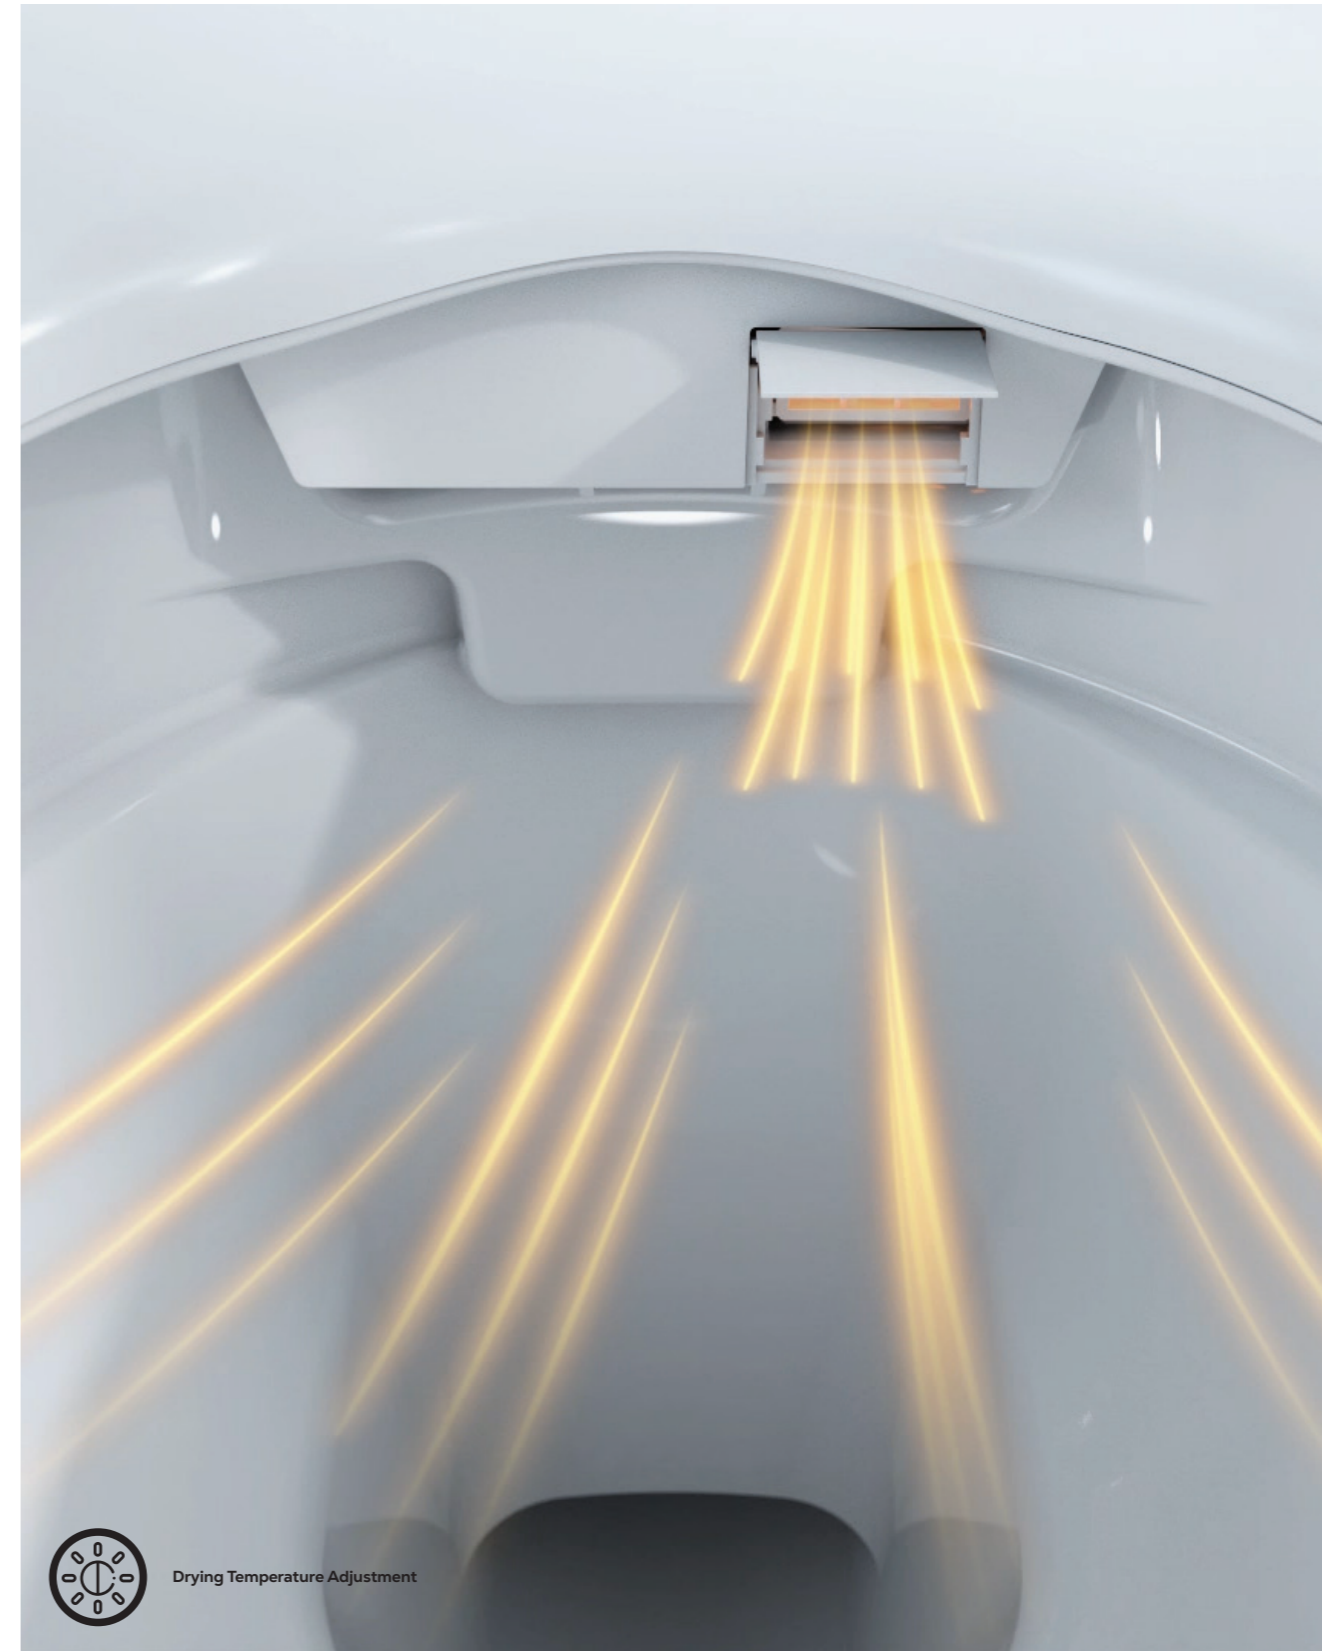

### Innovation That Changes Habits

WQ+ offers a unique hygiene experience that allows you to save personal settings such as temperature, light, and sound, enhancing your hygiene experience to the maximum with its plasma sterilization feature, which cleans itself.

## Control is in your hand

WQ+ allows you to control all its features with a remote control, providing you a personalized comfort experience by remembering your habits.

## Touchless - Hygienic - Healthy

WQ+ adds a new dimension to your hygiene and comfort experience with innovative touches. The foot sensor provides a touchless hygiene experience for you, with features like flushing and lid open-close. It perfects it.