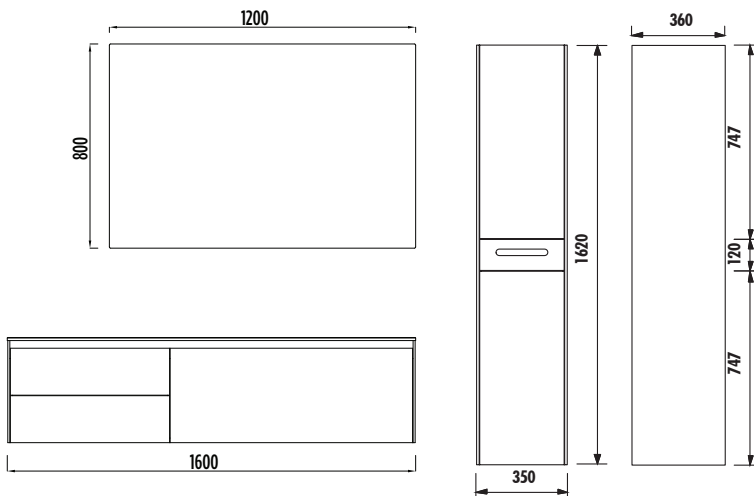

FLAT

FA0160-FA4120-FA2162

FA0160.01.MBY	Washbasin Unit
FA4120.02	LED Mirror
FA2162.01.MBY	High Cabinet

Adaptable Washbasin:	LP060
Material:	Lacquer Granite Counter

TECHNICAL DRAWING

SPECIFICATIONS

Push-to
Open Door

GRANITE