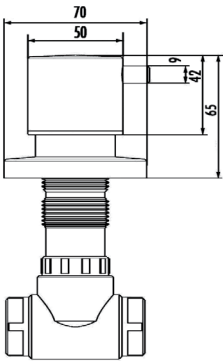

TECHNICAL DRAWING

SPECIFICATIONS

Creavit keeps its rights of making any change to the products.

Quality Management Systems

Customer Satisfaction Certificate

LGA

Germany Accreditation Certificate

kiwa

Netherlands Accreditation Certificate

GOST - R

Russia Accreditation Certificate

UkrSEPRO

Ukraine Accreditation Certificate

Israel Accreditation Certificate

Nigeria Accreditation Certificate

European Accreditation Certificate

Turkish Accreditation Certificate