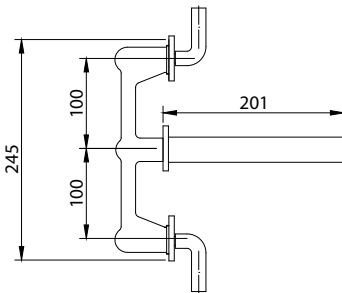

TECHNICAL DRAWING

SPECIFICATIONS

Creavit keeps its rights of making any change to the products.

Quality
Management
Systems

Customer Satisfaction
Certificate

Environmental
Management
System

LGA

Germany Accreditation
Certificate

kiwa

Netherlands
Accreditation Certificate

GOST - R

Russia Accreditation
Certificate

UkrSEPRO

Ukraine Accreditation
Certificate

Israel
Accreditation
Certificate

Nigeria Accreditation
Certificate

European Accreditation
Certificate

Turkish
Accreditation
Certificate