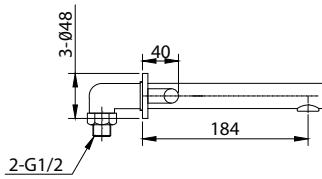

TECHNICAL DRAWING

SPECIFICATIONS

Creavit keeps its rights of making any change to the products.

Quality
Management
Systems

Customer Satisfaction
Certificate

Environmental
Management
System

LGA

Germany Accreditation
Certificate

kiwa

Netherlands
Accreditation Certificate

GOST - R

Russia Accreditation
Certificate

UkrSEPRO

Ukraine Accreditation
Certificate

Israel
Accreditation
Certificate

Nigeria Accreditation
Certificate

European Accreditation
Certificate

Turkish
Accreditation
Certificate