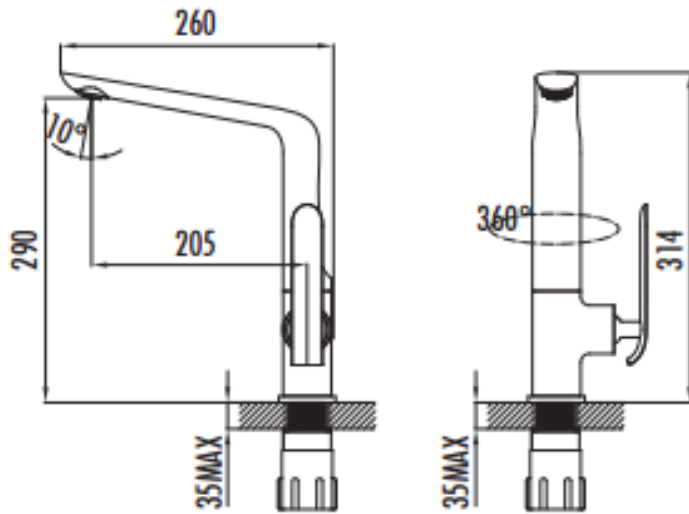

TEKNİK ÇİZİM

ÖZELLİKLER

AERATOR FOR
SILENT WATER
FLOW

100% BRASS

LIME CLEANING
SYSTEM

EASILY
CHANGEABLE
AERATOR

EASY CLEAN

Creavit önceden haber vermeksizin, ürünlerde ve teknik detaylarda değişiklik yapma hakkını saklı tutar. Renkler gerçekte olduğundan farklı görünebilir.

Kalite Yönetim Sistemi

Müşteri Memnuniyeti Belgesi

Çevre Yönetim Sistemi

İş Sağlığı ve Güvenliği Yönetim Sistemi

LGA

Alman Standartlarına Uygunluk Belgesi

kiwa

Hollanda Standartlarına Uygunluk Belgesi

GOST - R

Rusya Standartlarına Uygunluk Belgesi

UkrSEPRO

Ukrayna Standartlarına Uygunluk Belgesi

İsrail Standartlarına Uygunluk Belgesi

Nijerya Standartlarına Uygunluk Belgesi

Türk Standartlarına Uygunluk Belgesi